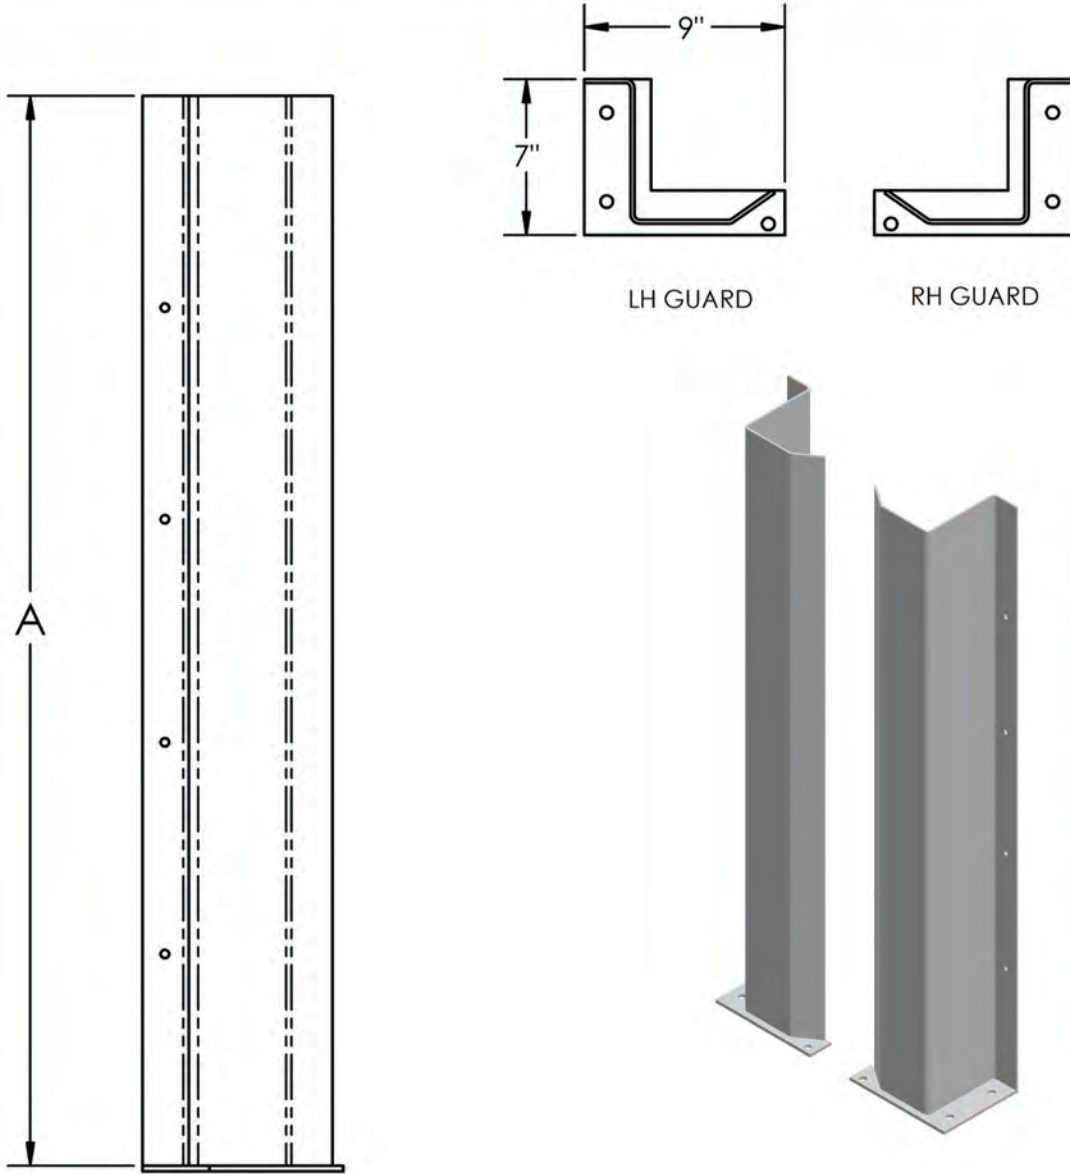

Track Guard

Protects Costly Door Tracks from Impact.

- Available in Model Number's: TG24, TG36, & TG48
- Height Size - 24", 36", & 48"
Other Heights Available on Request
- Weight Ranges from 53 - 106 lbs.
- Powder Coated Safety Yellow
- Economy Units Available (Wall Mount Only, No Base Plate)

Note: Sold in Sets of Two (2) ONLY

GuardIt
Safety Products

Track Guard

7" PROJECTION FROM WALL
 9" WIDTH
 2" BOTTOM FLANGE

DIMENSION A	
TG24	24"
TG36	36"
TG48	48"